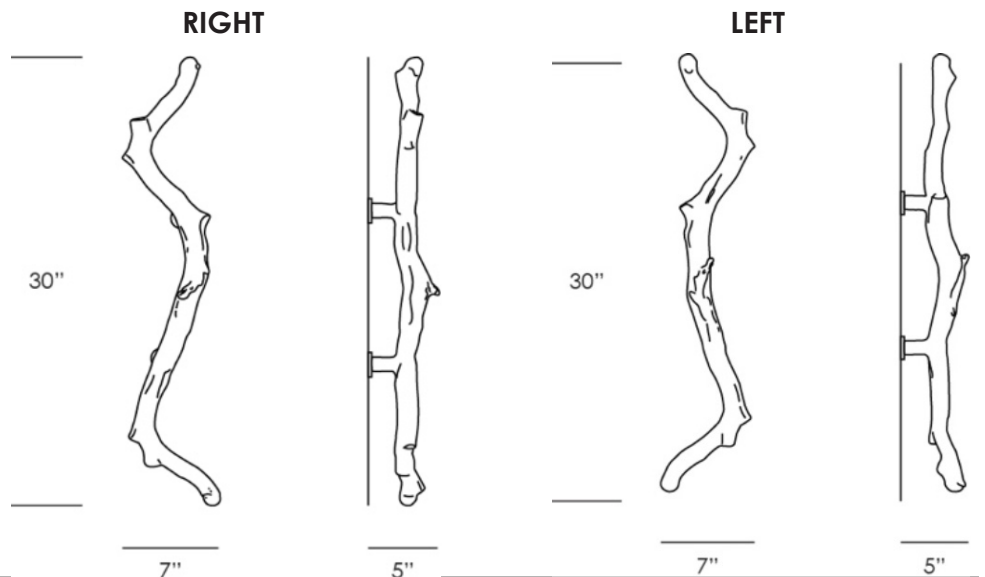

TORSO DOOR HANDLE

CODE
PX104

DIMENSIONS
7"w x 5"d x 30"h

WEIGHT
11 lbs

DISTRIBUTED BY COLLECTIVE FORM