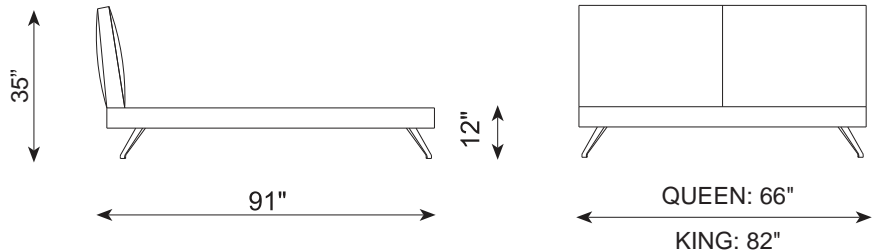

DETAILS

FINISH: Silver Chrome or Matte Nickel

DISTRIBUTED BY COLLECTIVE FORM

8655 Holloway Plaza Drive. West Hollywood, CA 90069 | 323.739.5462 | www.collectiveform.com