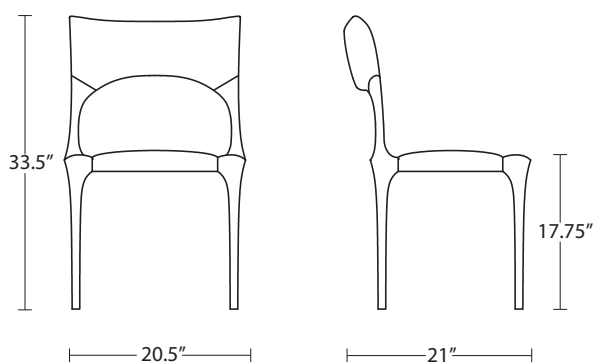

SARA BOND

SIDE CHAIR - LEATHER

DIMENSIONS

20.5" w x 21" d x 33.5" h: sh 17.75"

WOODS AND FINISHES

Available in Walnut and Ash

UPHOLSTERY

Available in Agrippa Leathers or COM/COL
Chair: 1 yard or 18 sq/ft