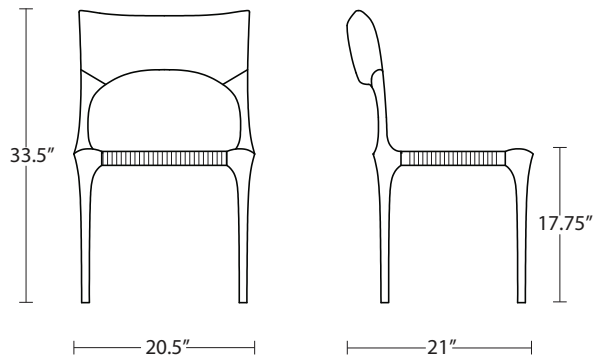

SARA BOND

SIDE CHAIR - ENEA FIBER

DIMENSIONS

20.5" w x 21" d x 33.5" h: sh 17.75"

WOODS AND FINISHES

Available in Walnut and Ash

UPHOLSTERY

Hand-woven Enea Fiber
Also available in Agrippa Leathers