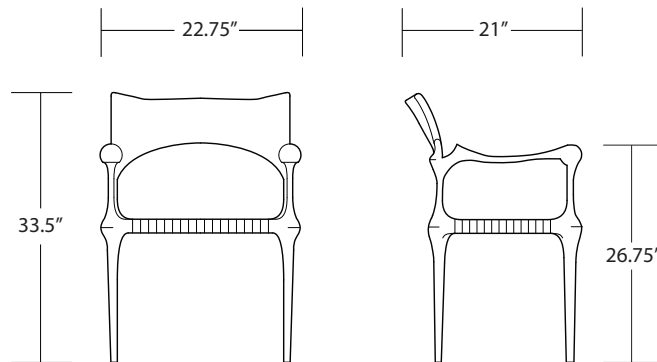

# SARA BOND

CHAIR - ENEA FIBER

## DIMENSIONS

22.75" w x 21" d x 33.5" h: AH 26.75"