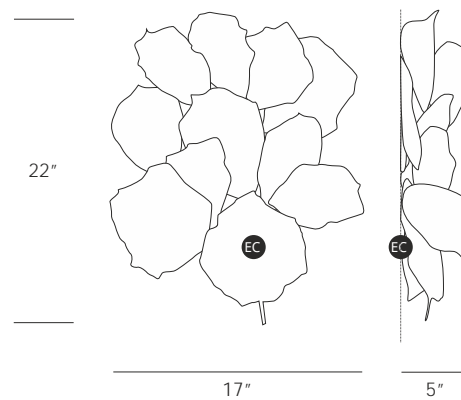

## PATHLEAF SMALL SCONCE

**CODE**  
AP1470-6

**DIMENSIONS**  
17" w x 5" d x 22" h

**WEIGHT**  
14lbs

**ELECTRICAL**   
6 x LED - 3000K - 1.4w each - 9w total  
6 x ± 93lm each - ± 558 lumens total  
Dimmable by 1-10V