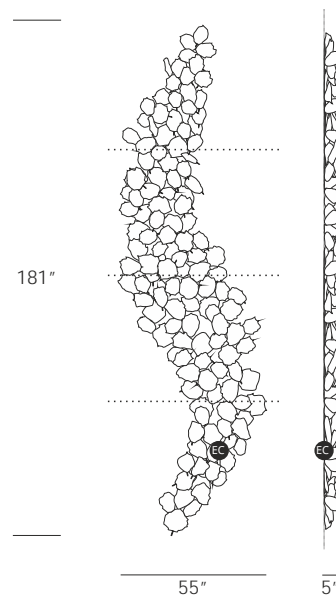

PATHLEAF SERPENTINE WALL SCULPTURE

CODE
AP1467-48

DIMENSIONS
55" w x 5" d x 181" h

WEIGHT
196lbs

ELECTRICAL 
48 x LED - 3000K - 1.4w each - 68w total
48 x ± 151.125lm each - ± 7254 lumens total
Dimmable by 1-10V

TA

All the glass models are design by Serip, they are unique and exclusively handmade produced for them. For this reason, there is the possibility of variation in measures, weight colour and shape represented in this schematics, establishing a unique and prestigious feature of the glass handwork art.