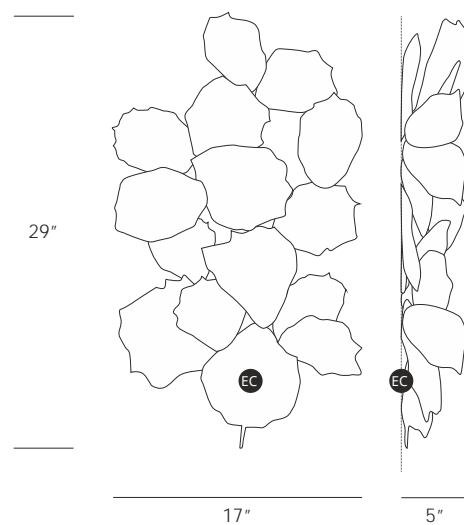

PATHLEAF MEDIUM SCONCE

CODE
AP1471-6

DIMENSIONS
17" w x 5" d x 29" h

WEIGHT
19lbs

ELECTRICAL 
6 x LED - 3000K - 1.4w each - 9w total
6 x ± 93lm each - ± 558 lumens total
Dimmable by 1-10V

 Electrical Connection

TA

All the glass models are design by Serip, they are unique and exclusively handmade produced for them. For this reason, there is the possibility of variation in measures, weight colour and shape represented in this schematics, establishing a unique and prestigious feature of the glass handwork art.