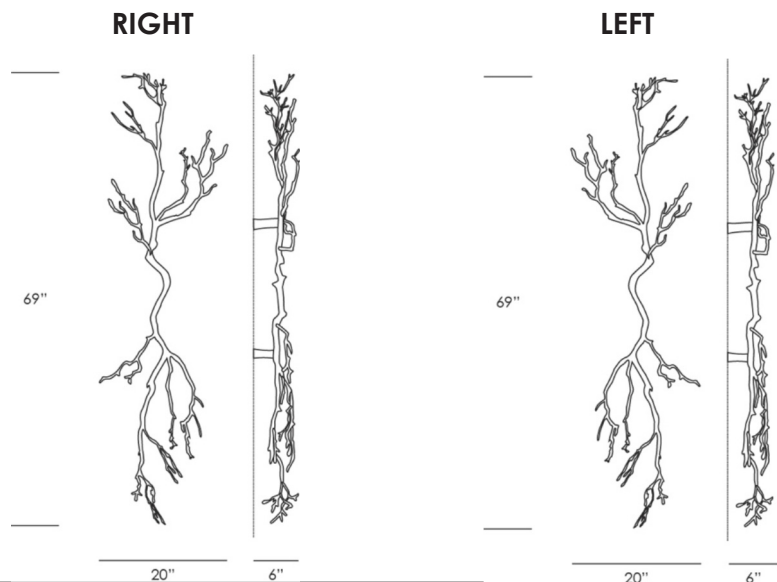

PANDO DOOR HANDLE

CODE
PX100

DIMENSIONS
20"w x 6"d x 69"h

WEIGHT
15 lbs

DISTRIBUTED BY COLLECTIVE FORM

8655 Holloway Plaza Drive, West Hollywood, CA 90069 | 323.739.5462 | www.seripamerica.com