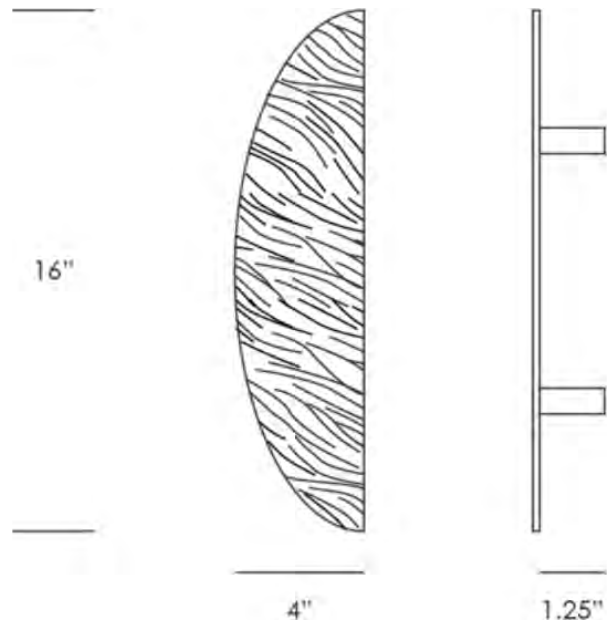

DUNAS DOOR HANDLE

CODE
PX101

DIMENSIONS
4"w x 1.2"d x 16"h

WEIGHT
4 lbs

DISTRIBUTED BY COLLECTIVE FORM

8655 Holloway Plaza Drive, West Hollywood, CA 90069 | 323.739.5462 | www.seripamerica.com