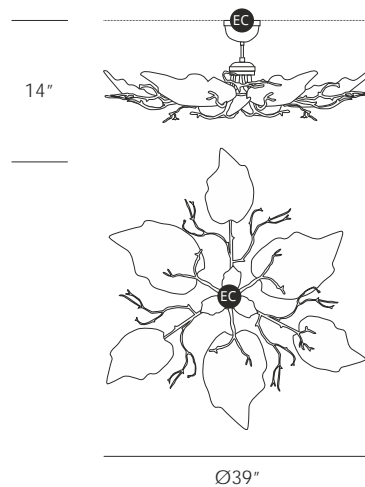

OUTONO STAR SMALL CEILING LIGHT

CODE
PL277-6

DIMENSIONS
39" dia x 14"h

WEIGHT
24lbs

ELECTRICAL
6 x G9 - 40w each - 240w total
6 x ± 450lm each - ± 2700 lumens total
Dimmable by Phase-dimming

Glass Colors

06

All the glass models are design by Serip, they are unique and exclusively handmade produced for them. For this reason, there is the possibility of variation in measures, weight colour and shape represented in this schematics, establishing a unique and prestigious feature of the glass handwork art.