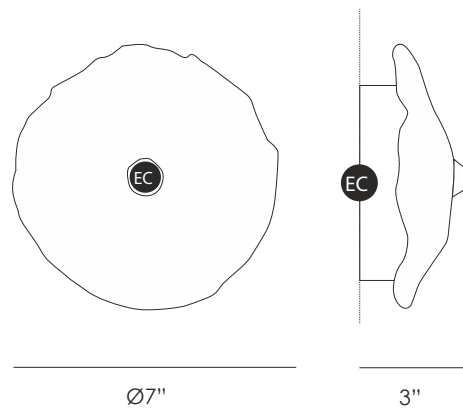

NENUFAR LED SMALL SCONCE

CODE
AP1457

DIMENSIONS
7" dia x 3"d

WEIGHT
2lbs

ELECTRICAL
1 x LED STRIP 24V 3000K - 5w each - 5w total
1 x ± 380lm each - ± 380 lumens total
Dimmable by 1-10V

SHOWN IN
Frame: Black - PR
Glass: Clear #10