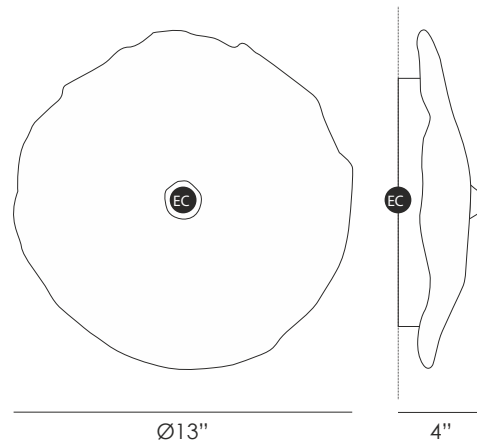

SHOWN IN

Frame: Antique Gold - FO

Glass: Clear #10