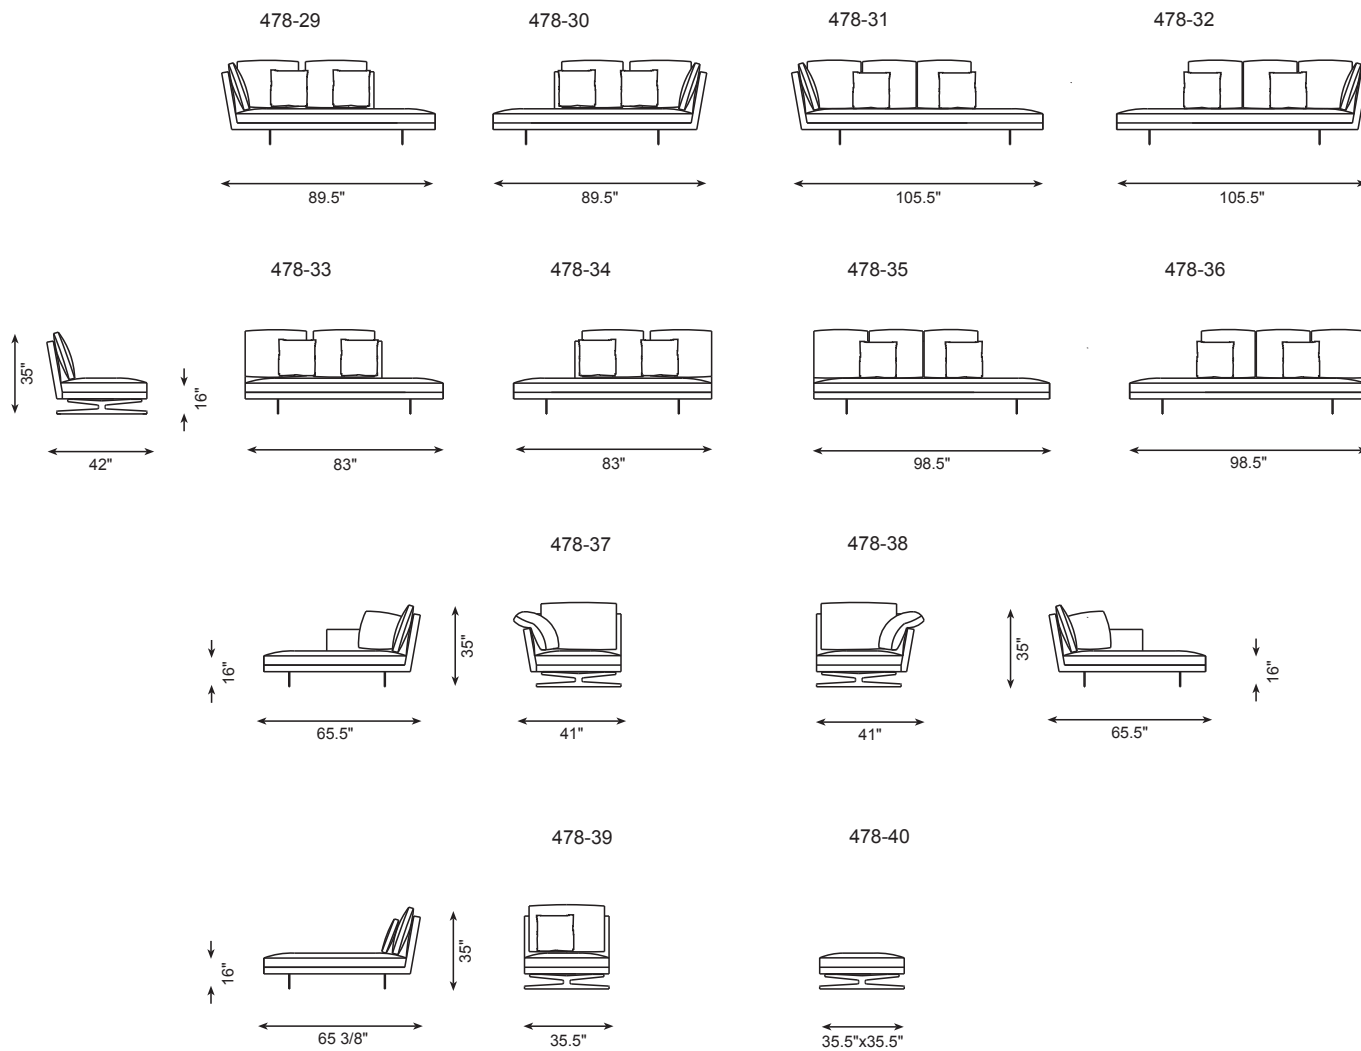

DISTRIBUTED BY COLLECTIVE FORM

8655 Holloway Plaza Drive. West Hollywood, CA 90069 | 323.739.5462 | www.collectiveform.com