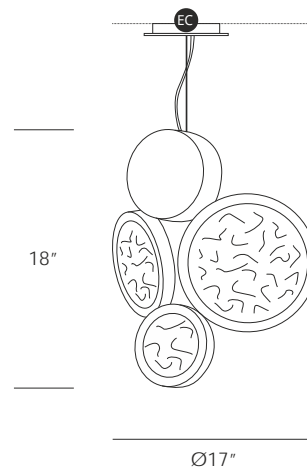

## LUNA QUAD CHANDELIER

**CODE**  
CT3356

**DIMENSIONS**  
FIXTURE: 17" dia x 18"h  
MIN SAFE OAH: 20"  
MAX OAH: 136"

**WEIGHT**  
22lbs

**ELECTRICAL**  
1 x LED STRIP 24V 3000K - 19w each - 19w total  
1 x ± 1450lm each - ± 1450 lumens total  
Dimmable by 1-10V

All the glass models are design by Serip, they are unique and exclusively handmade produced for them. For this reason, there is the possibility of variation in measures, weight colour and shape represented in this schematics, establishing a unique and prestigious feature of the glass handwork art.