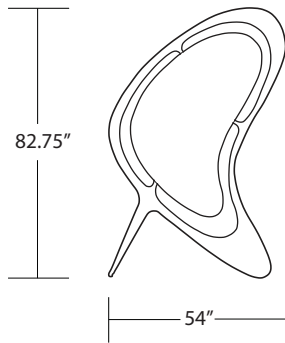

## DIMENSIONS

54" w x 3.25" d x 82.75" h

## MIRROR

Standard