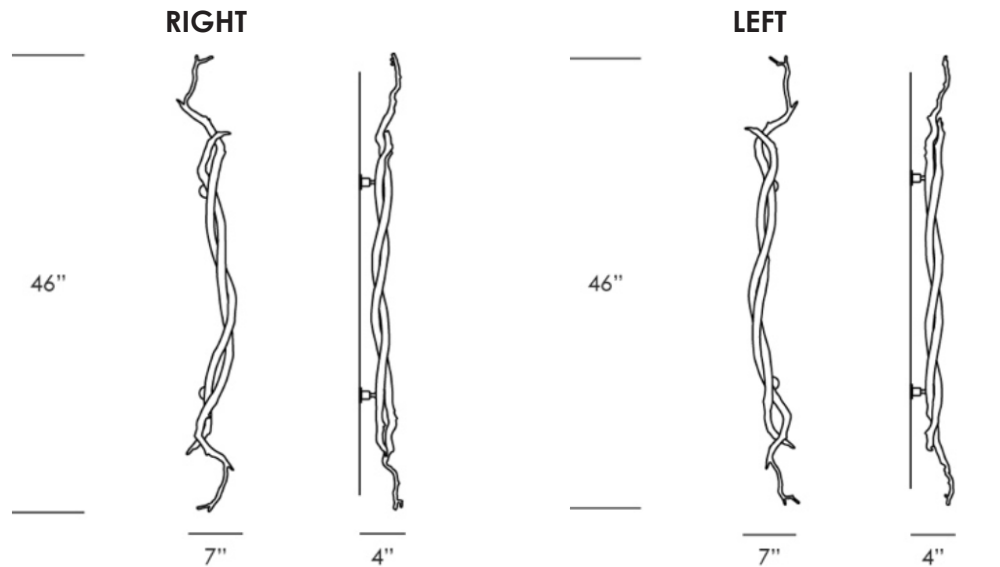

LIANA DOOR HANDLE

CODE
PX103

DIMENSIONS
7"w x 4"d x 46"h

WEIGHT
9 lbs

DISTRIBUTED BY COLLECTIVE FORM