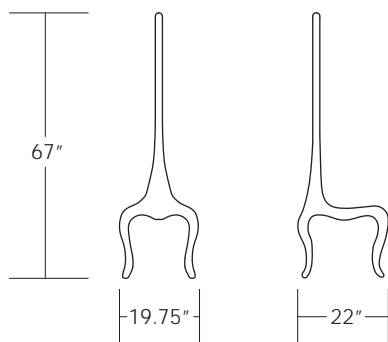

LADY STING CHAIR

DIMENSIONS

19.75" w x 22" d x 67" h

WOODS AND FINISHES

Available in Walnut and Ash (see attached wood options for finishes)

METAL LEAF

Hand applied metal leaf

ORIGIN