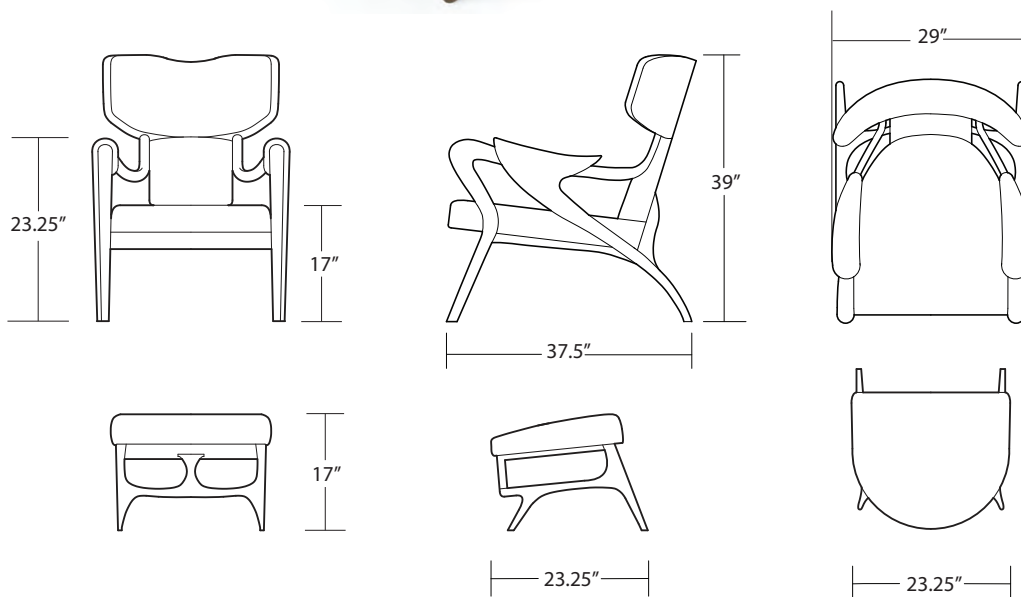

# ISADORA LOUNGE CHAIR & POUF

## DIMENSIONS

Lounge Chair: 29" w x 37.5" d x 39" h; AH: 23.25"; SH: 17"  
Pouf: 23.25" w x 23.25" d x 17" h