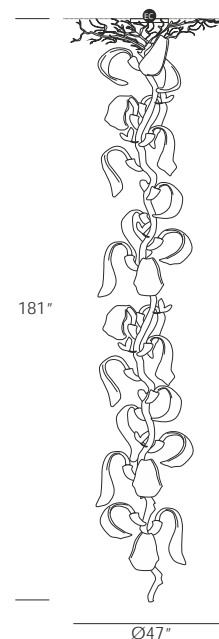

PHOTO FOR ILLUSTRATION PURPOSES ONLY - SMALL STAIRCASE SHOWN

ICARUS STAIRCASE MEDIUM CHANDELIER

CODE
CT3351-26

DIMENSIONS
47" dia x 142" h

WEIGHT
176lbs

ELECTRICAL 
26 x LED Mini Wide Power 6300K - 1.1w each - 28.6w total
26 x ± 93lm each - ± 2418 lumens total
Dimmable by 1-10V

Electrical Connection

DISTRIBUTED BY COLLECTIVE FORM

8655 Holloway Plaza Drive. West Hollywood, CA 90069 | 323.739.5462 | www.seripamerica.com

ICARUS STAIRCASE LARGE CHANDELIER

CODE
CT3351-33

DIMENSIONS
47" dia x 181" h

WEIGHT
220lbs

ELECTRICAL  **us**
33 x LED Mini Wide Power 6300K - 1.1w each - 36.3w total
33 x ± 93lm each - ± 3069 lumens total
Dimmable by 1-10V

 Electrical Connection

DISTRIBUTED BY COLLECTIVE FORM

8655 Holloway Plaza Drive. West Hollywood, CA 90069 | 323.739.5462 | www.seripamerica.com

TA

All the glass models are design by Serip, they are unique and exclusively handmade produced for them. For this reason, there is the possibility of variation in measures, weight colour and shape represented in this schematics, establishing a unique and prestigious feature of the glass handwork art.