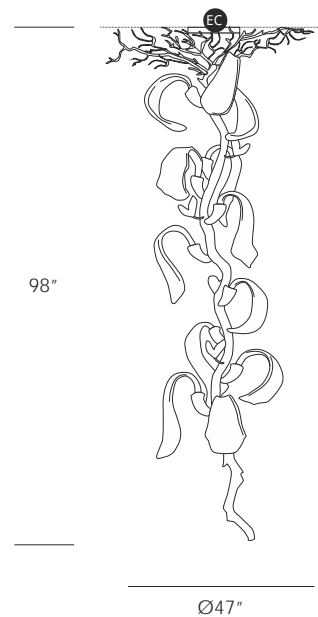

ICARUS STAIRCASE SMALL CHANDELIER

CODE

CT3351-17

DIMENSIONS

47" dia x 98" h

WEIGHT

132lbs

ELECTRICAL

17 x LED Mini Wide Power 6300K - 1.1w each - 18.7w total

17 x ± 93lm each - ± 1581 lumens total

Dimmable by 1-10V

 Electrical Connection

DISTRIBUTED BY COLLECTIVE FORM

8655 Holloway Plaza Drive. West Hollywood, CA 90069 | 323.739.5462 | www.seripamerica.com

PHOTO FOR ILLUSTRATION PURPOSES ONLY - SMALL STAIRCASE SHOWN

ICARUS STAIRCASE MEDIUM CHANDELIER

CODE
CT3351-26

DIMENSIONS
47" dia x 142" h

WEIGHT
176lbs

ELECTRICAL 
26 x LED Mini Wide Power 6300K - 1.1w each - 28.6w total
26 x ± 93lm each - ± 2418 lumens total
Dimmable by 1-10V

WEIGHT
220lbs

ELECTRICAL  **us**
33 x LED Mini Wide Power 6300K - 1.1w each - 36.3w total
33 x ± 93lm each - ± 3069 lumens total
Dimmable by 1-10V

 Electrical Connection

DISTRIBUTED BY COLLECTIVE FORM

8655 Holloway Plaza Drive. West Hollywood, CA 90069 | 323.739.5462 | www.seripamerica.com