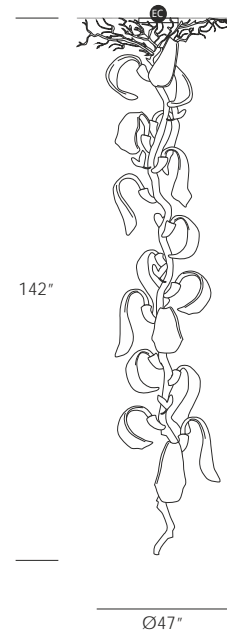

ICARUS STAIRCASE SMALL CHANDELIER

CODE

CT3351-17

DIMENSIONS

47" dia x 98" h

WEIGHT

132lbs

ELECTRICAL

17 x LED Mini Wide Power 6300K - 1.1w each - 18.7w total

17 x ± 93lm each - ± 1581 lumens total

Dimmable by 1-10V

 Electrical Connection

DISTRIBUTED BY COLLECTIVE FORM

8655 Holloway Plaza Drive. West Hollywood, CA 90069 | 323.739.5462 | www.seripamerica.com

PHOTO FOR ILLUSTRATION PURPOSES ONLY - SMALL STAIRCASE SHOWN

ICARUS STAIRCASE MEDIUM CHANDELIER

CODE
CT3351-26

DIMENSIONS
47" dia x 142" h

WEIGHT
176lbs

ELECTRICAL 
26 x LED Mini Wide Power 6300K - 1.1w each - 28.6w total
26 x ± 93lm each - ± 2418 lumens total
Dimmable by 1-10V

WEIGHT
220lbs

ELECTRICAL  **us**
33 x LED Mini Wide Power 6300K - 1.1w each - 36.3w total
33 x ± 93lm each - ± 3069 lumens total
Dimmable by 1-10V

 Electrical Connection

DISTRIBUTED BY COLLECTIVE FORM

8655 Holloway Plaza Drive. West Hollywood, CA 90069 | 323.739.5462 | www.seripamerica.com