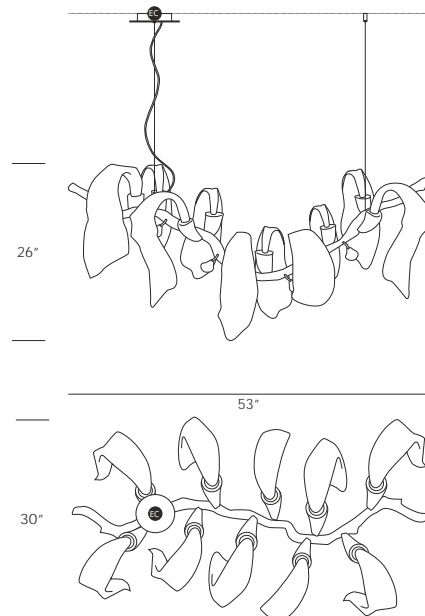

## ICARUS HORIZONTAL CHANDELIER

**CODE**  
CT3389-14

**DIMENSIONS**  
FIXTURE: 53" w x 30" d x 26" h  
MIN SAFE OAH: 28"  
MAX OAH: 138"

**WEIGHT**  
75lbs

**ELECTRICAL**  
4 x Mini Classic 5000K - 1w each - 4w total  
4 x ± 93lm each - ± 372 lumens total AND  
10 x LED Mini Wide Power 6300K - 1.1w each - 11w total  
10 x ± 93lm each - ± 930 lumens total  
Dimmable by 1-10V

Electrical Connection

**DISTRIBUTED BY COLLECTIVE FORM**

8655 Holloway Plaza Drive. West Hollywood, CA 90069 | 323.739.5462 | [www.seripamerica.com](http://www.seripamerica.com)

Glass Colors

10

10

10 - Clear

CH

PL

PR

RO

TA

All the glass models are design by Serip, they are unique and exclusively handmade produced for them. For this reason, there is the possibility of variation in measures, weight colour and shape represented in this schematics, establishing a unique and prestigious feature of the glass handwork art.