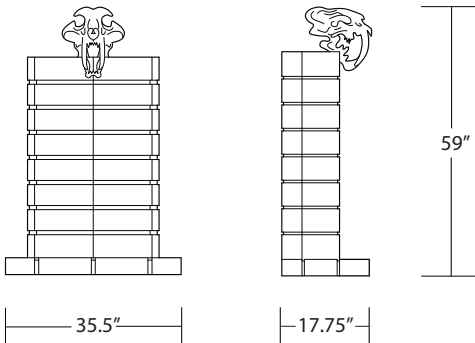

HERCULES CABINET

DIMENSIONS

35.5" w x 17.75" d x 59" h

WOODS AND FINISHES

Available in Walnut and Ash (see attached wood options for finishes)

NOTES

21 Gold Leaf Drawers
Hand carved Saber-tooth skull used as handles