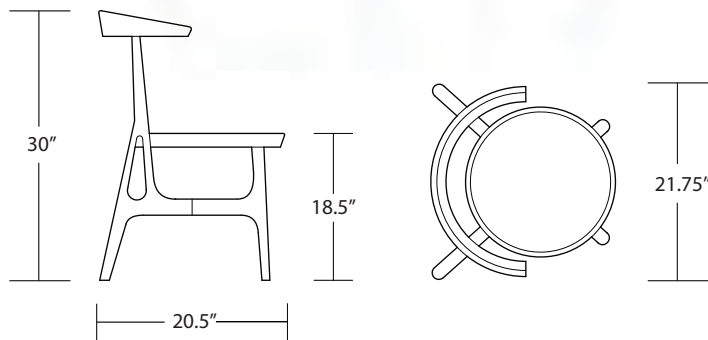

## DIMENSIONS

21.75" w x 20.5" d x 30" h  
Seat Height: 18.5"