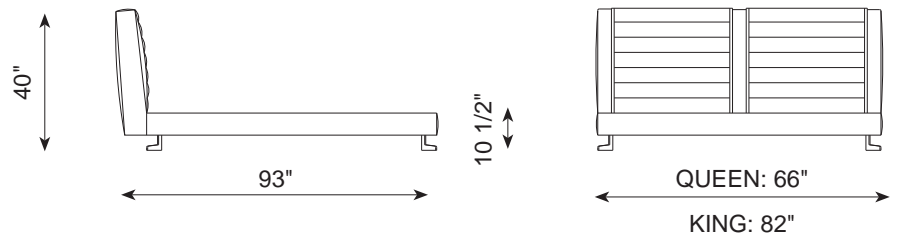

DETAILS

FINISH: Silver Chrome or Matte Nickel

DISTRIBUTED BY COLLECTIVE FORM

8655 Holloway Plaza Drive. West Hollywood, CA 90069 | 323.739.5462 | www.collectiveform.com