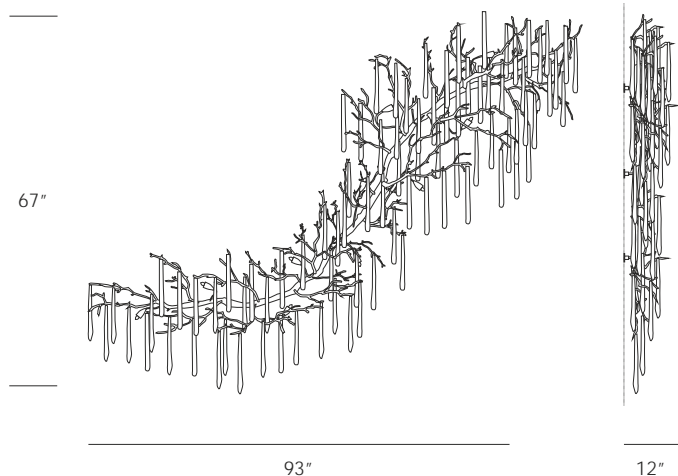

PHOTO FOR ILLUSTRATION PURPOSES ONLY - LARGE SCULPTURE SHOWN

GLAMOUR MEDIUM WALL SCULPTURE

CODE
AP1447-14

DIMENSIONS
93" w x 12" d x 67" h

WEIGHT
64lbs

ELECTRICAL
14 x G9 - 40w each - 560w total
14 x ± 450lm each - ± 6300 lumens total
Dimmable by Phase-dimming

DISTRIBUTED BY COLLECTIVE FORM

8655 Holloway Plaza Drive. West Hollywood, CA 90069 | 323.739.5462 | www.seripamerica.com

GLAMOUR COLLECTION

Glass Colors

										04 - Honey
06 - Bright Gold	09 - Blue	10 - Clear	13 - Yellow	14 - Black	15 - Purple	16 - Brown	17 - Opal	18 - Pistachio	20 - Beije	21 - Ochre
										22 - Ruby
20 - Beije	21 - Ochre	22 - Ruby	23 - Venturini	24 - Lind Green	25 - Venturini Green	26 - Red Wine	27 - Flamingo	28 - Lilac	29 - Aubergine	32 - Lind Water
										33 - Turquoise
32 - Lind Water	33 - Turquoise	34 - Smoked	39 - Blue Sea	41 - Grey	42 - Dark Blue	43 - Gold	44 - Silver	08 - Cherry		45 - Cherry

All the glass models are design by Serip, they are unique and exclusively handmade produced for them. For this reason, there is the possibility of variation in measures, weight colour and shape represented in this schematics, establishing a unique and prestigious feature of the glass handwork art.