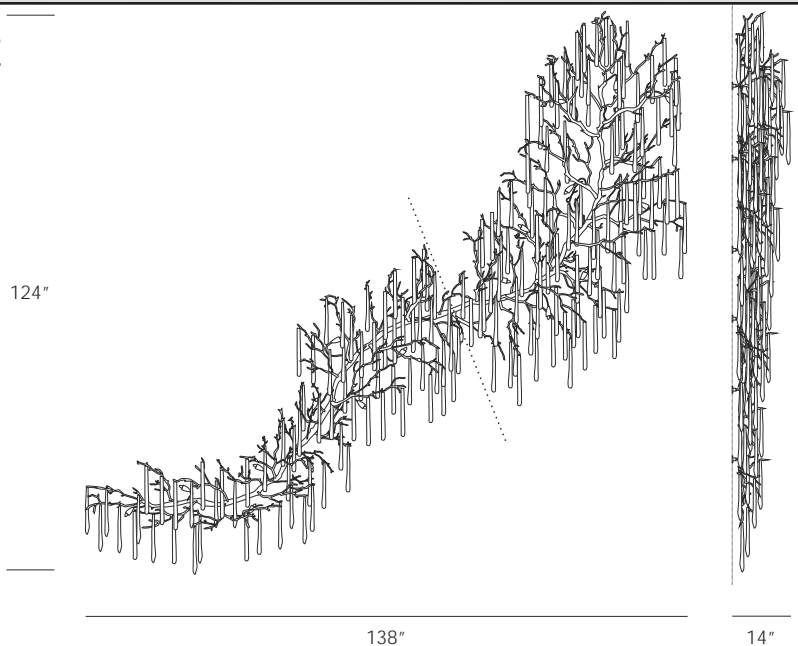

ELECTRICAL

24 x G9 - 40w each - 960w total

24 x ± 450lm each - ± 10800 lumens total

Dimmable by Phase-dimming

DISTRIBUTED BY COLLECTIVE FORM

8655 Holloway Plaza Drive. West Hollywood, CA 90069 | 323.739.5462 | www.seripamerica.com