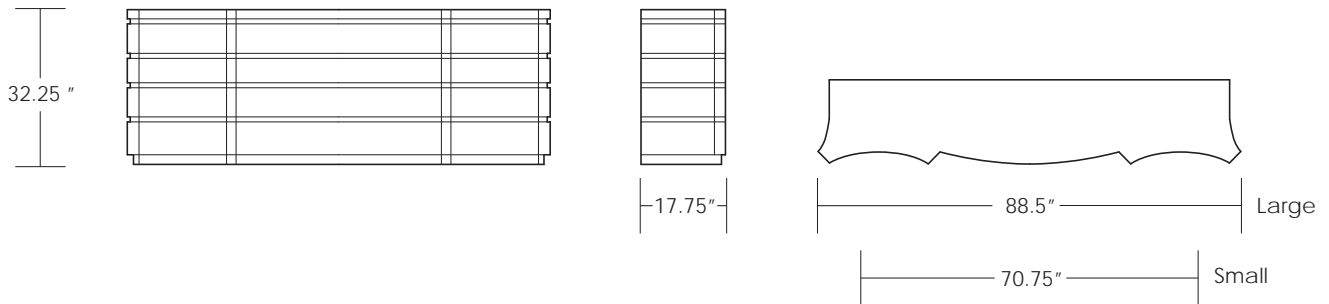

GIORGIO

SIDEBOARD (LARGE / SMALL)

*small model shown in image

DIMENSIONS

Small : 70.75" w x 17.75" d x 32.25" h
Large: 88.5" w x 17.75" d x 32.25" h (shown)

WOODS AND FINISHES

Available in Walnut and Ash (see attached wood options for finishes)