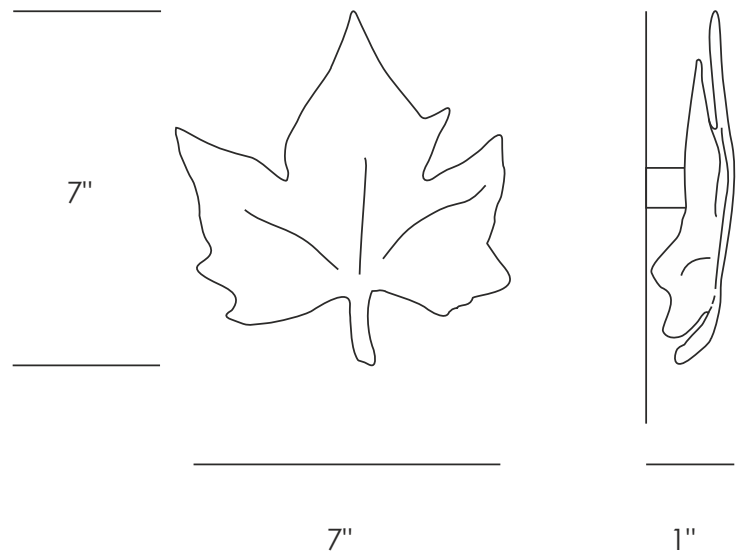

FOLIO WALL DECORATIVE MEDIUM

CODE
PD100

DIMENSIONS
7"w x 1"d x 7"h

WEIGHT
0.7 lbs

DISTRIBUTED BY COLLECTIVE FORM

8655 Holloway Plaza Drive, West Hollywood, CA 90069 | 323.739.5462 | www.seripamerica.com

Glass Colors

All the glass models are design by Serip, they are unique and exclusively handmade produced for them. For this reason, there is the possibility of variation in measures, weight colour and shape represented in this schematics, establishing a unique and prestigious feature of the glass handwork art.