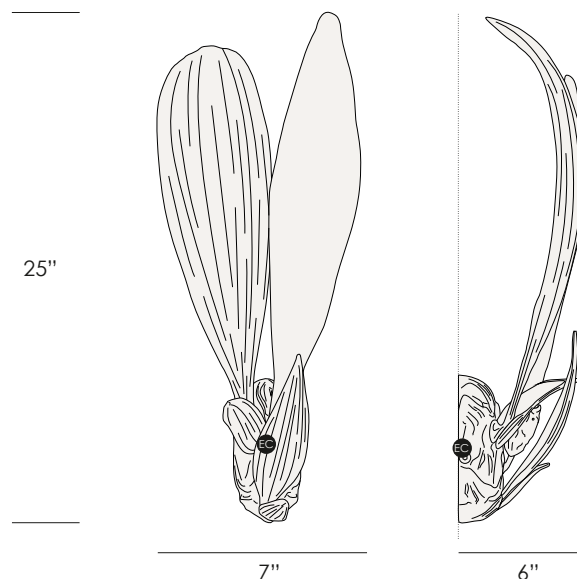

DANDELION SMALL SCONCE

CODE
AP1526-2

DIMENSIONS
FIXTURE: 7"w x 6"d x 25"h

WEIGHT
11lbs

ELECTRICAL
LIGHT SOURCE: 1 x LED - 4w total
LUMENS: 1 x ± 180lm each - ± 180 lumens total
DIMMING TYPE: Not dimmable

SHOWN IN: Rose Gold (RO) and
Clear Glass (10)