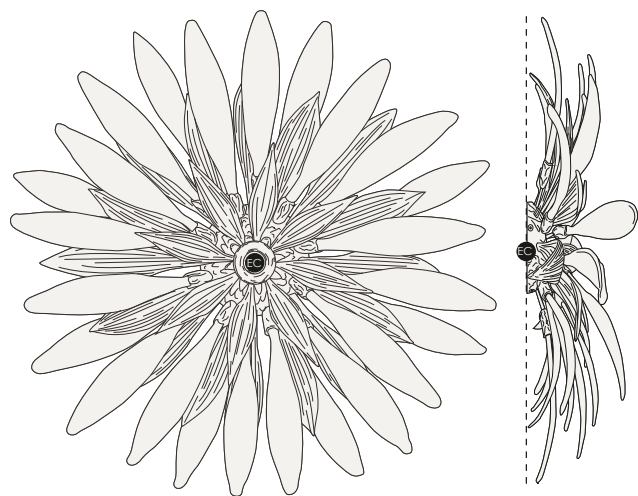

DANDELION SCULPTURE (CEILING AND WALL)

CODE

AP1525-25

DIMENSIONS

FIXTURE: 41" dia x 10"h

WEIGHT

60lbs

ELECTRICAL

LIGHT SOURCE: 25 x LED - 40w total

LUMENS: 25 x ± 180lm each - ± 4500 lumens total

DIMMING TYPE: 0-10V or Phase Dimming

SHOWN IN: Bright Silver (FP/PB) and
Clear Glass (10)

Ø41"

10"