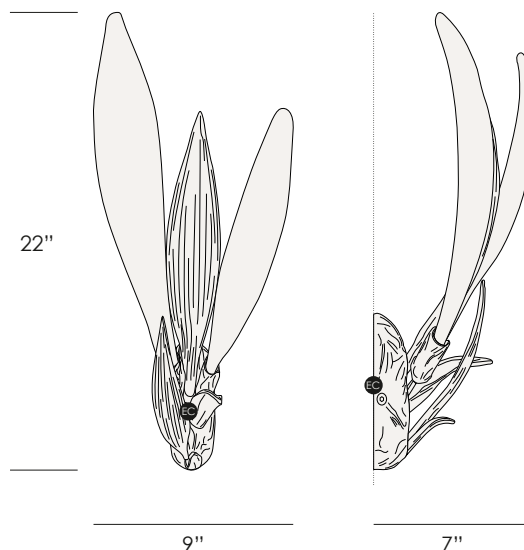

DANDELION MEDIUM SCONCE

CODE

AP1526-3

DIMENSIONS

FIXTURE: 9"w x 7"d x 22"h

WEIGHT

11lbs

ELECTRICAL

LIGHT SOURCE: 2 x LED - 5w total

LUMENS: 2 x ± 180lm each - ± 360 lumens total

DIMMING TYPE: Not dimmable

SHOWN IN: Rose Gold (RO) and Clear Glass (10)

Electrical Connection

DISTRIBUTED BY COLLECTIVE FORM

8655 Holloway Plaza Drive, West Hollywood, CA 90069 | 323.739.5462 | www.seripamerica.com