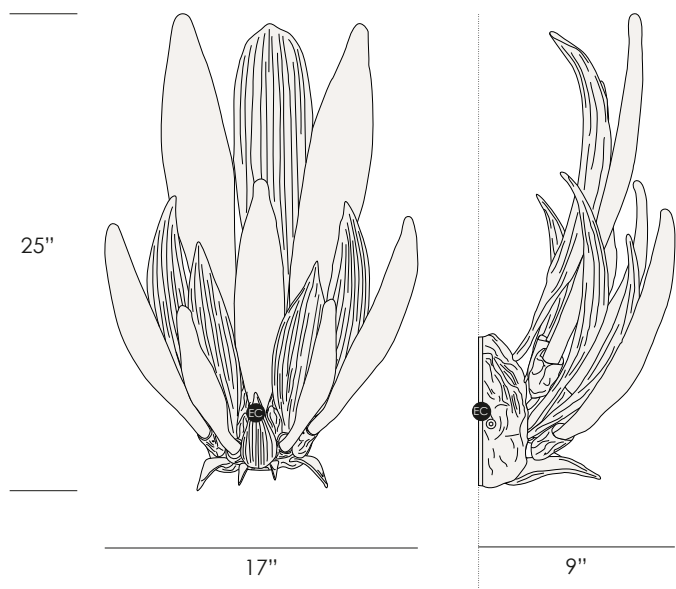

DANDELION LARGE SCONCE

CODE
AP1527-7

DIMENSIONS
FIXTURE: 17" w x 9" d x 25" h

WEIGHT
26lbs

ELECTRICAL
LIGHT SOURCE: 7 x LED - 13w total
LUMENS: 7 x ± 180lm each - ± 1260 lumens total
DIMMING TYPE: 0-10V or Phase dimming

SHOWN IN: Bright Gold (FO/PB) and
Clear Glass (10)

Electrical Connection

DISTRIBUTED BY COLLECTIVE FORM

8655 Holloway Plaza Drive, West Hollywood, CA 90069 | 323.739.5462 | www.seripamerica.com