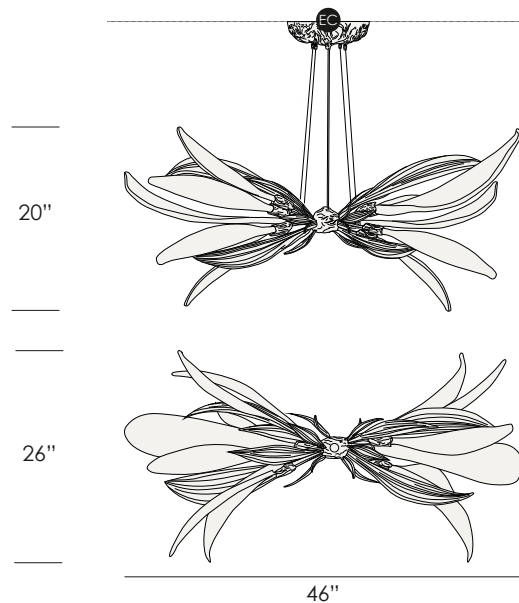

Electrical Connection

DISTRIBUTED BY COLLECTIVE FORM

8655 Holloway Plaza Drive, West Hollywood, CA 90069 | 323.739.5462 | www.seripamerica.com