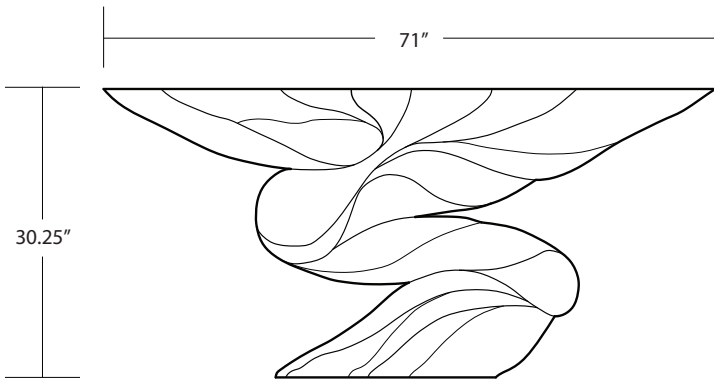

COLOSUS

CONSOLE TABLE

DIMENSIONS

71" w x 13.75" d x 30.25" h

WOODS AND FINISHES

Available in Walnut and Ash (see attached wood options for finishes)

ORIGIN

Handcrafted by artisans in Valencia, Spain