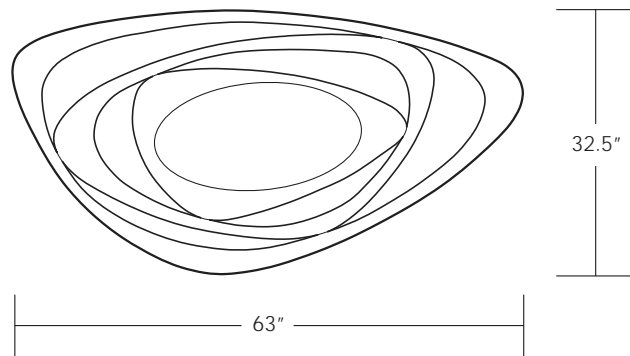

CASIOPEA MIRROR

DIMENSIONS

63" w x 3" d x 32.5" h

WOODS AND FINISHES

Available in Walnut and Ash (see attached wood options for finishes)

MIRROR

Standard

ORIGIN