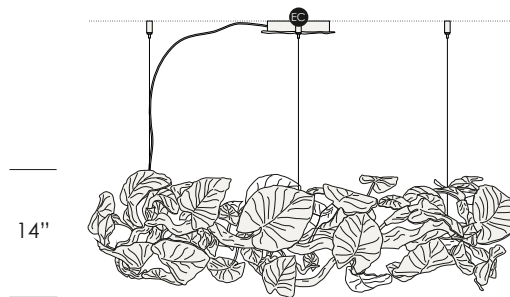

**CALATHEA RING MEDIUM CHANDELIER**

**CODE**  
CT3429-32

**DIMENSIONS**  
 FIXTURE: : 51"dia x 14"h  
 MIN SAFE OAH: 18"  
 MAX OAH: 129"

**WEIGHT**  
119lbs

**ELECTRICAL**  
 LIGHT SOURCE: 32 x LED - 1.5w each - 48w total  
 LUMENS: 32 x ± 180lm each - ± 5760 lumens total  
 DIMMING TYPE: DALI

Ø51"

EC Electrical Connection

**DISTRIBUTED BY COLLECTIVE FORM**

8655 Holloway Plaza Drive, West Hollywood, CA 90069 | 323.739.5462 | www.seripamerica.com