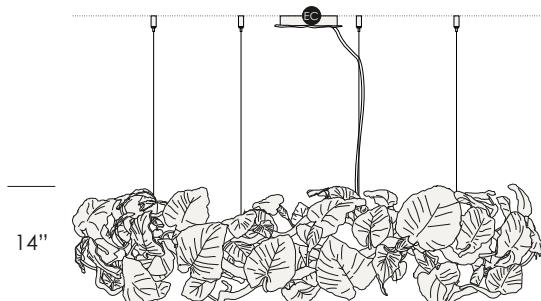

CALATHEA RING LARGE CHANDELIER

CODE
CT3429-40

DIMENSIONS
 FIXTURE: : 61"dia x 14"h
 MIN SAFE OAH: 18"
 MAX OAH: 130"

WEIGHT
134lbs

ELECTRICAL
 LIGHT SOURCE: 40 x LED - 1.5w each - 60w total
 LUMENS: 40 x ± 180lm each - ± 7200 lumens total
 DIMMING TYPE: DALI