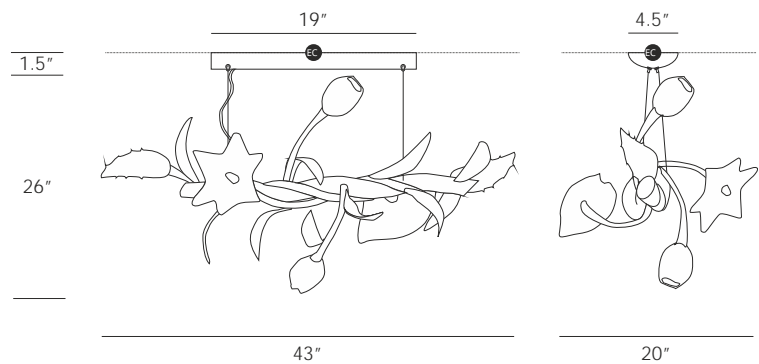

BOUQUET HORIZONTAL SMALL CHANDELIER

CODE
CT3202-6

DIMENSIONS
 FIXTURE: 43" w x 20" d x 26" h
 MIN SAFE OAH: 31"
 MAX OAH: 138"
 CANOPY SIZE: 19" w x 4.5" d x 1.5" h

WEIGHT
35lbs

ELECTRICAL
 6 x G9 - 40w each - 240w total
 6 x ± 450lm each - ± 2700 lumens total
 Dimmable by Phase-dimming