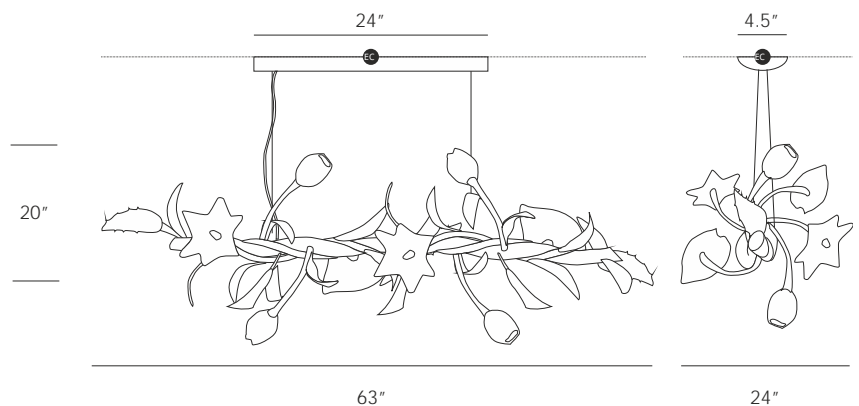

BOUQUET HORIZONTAL LARGE CHANDELIER

CODE
CT3380-15

DIMENSIONS
FIXTURE: 63" w x 24" d x 20" h
MIN SAFE OAH: 32"
MAX OAH: 130"
CANOPY SIZE: 24" w x 4.5" d x 1.5" h

WEIGHT
57lbs

ELECTRICAL
15 x G9 - 40w each - 600w total
15 x ± 450lm each - ± 6750 lumens total
Dimmable by Phase-dimming