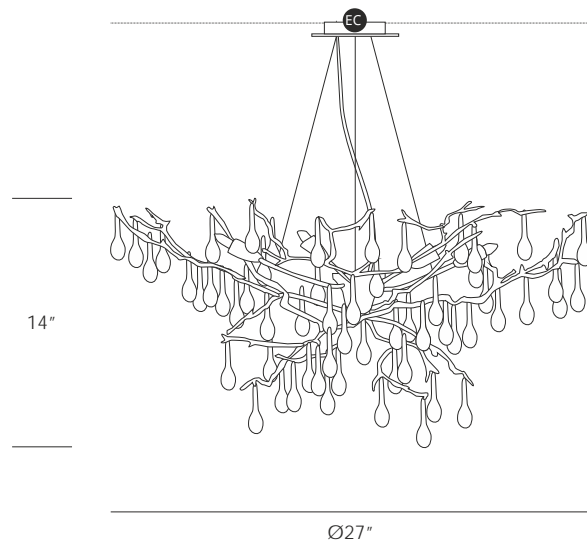

BIJOUT ROUND SMALL CHANDELIER

CODE
PL338-6

DIMENSIONS
FIXTURE: 27" dia x 14" h
MIN SAFE OAH: 20"
MAX OAH: 128"

WEIGHT
13lbs

ELECTRICAL 
6 x G9 - 40w each - 240w total
6 x ± 450lm each - ± 2700 lumens total
Dimmable by Phase-dimming

EC Electrical Connection

DISTRIBUTED BY COLLECTIVE FORM

8655 Holloway Plaza Drive. West Hollywood, CA 90069 | 323.739.5462 | www.seripamerica.com

Glass Colors

										04 - Honey
04	05	06	10	13	14	15	16	17	18	05 - Gold Leaf
										06 - Bright Gold
20	21	22	23	24	25	26	27	28	29	10 - Clear
										13 - Yellow
32	33	34	36	39	41	42	43	44	45	14 - Black
										15 - Purple
										16 - Brown
										17 - Opal
										18 - Pistachio
										20 - Beije
										21 - Ochre
										22 - Ruby
										23 - Venturini
										24 - Lind Green
										25 - Venturini Green
										26 - Red Wine
										27 - Flamingo
										28 - Lilac
										29 - Aubergine
										32 - Lind Water
										33 - Turquoise
										34 - Smoked
										36 - Amber Gold Leaf
										39 - Blue Sea
										41 - Grey
										42 - Dark Blue
										43 - Gold
										44 - Silver
										45 - Cherry

All the glass models are design by Serip, they are unique and exclusively handmade produced for them. For this reason, there is the possibility of variation in measures, weight colour and shape represented in this schematics, establishing a unique and prestigious feature of the glass handwork art.