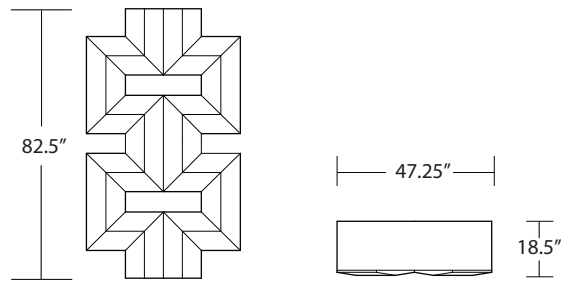

ATLANTIS CABINET

DIMENSIONS

47.25" w x 18.5" d x 82.5" h

WOODS AND FINISHES

Available in Walnut and Ash (see attached wood options for finishes)

ORIGIN

Handcrafted by artisans in Valencia, Spain

FOB