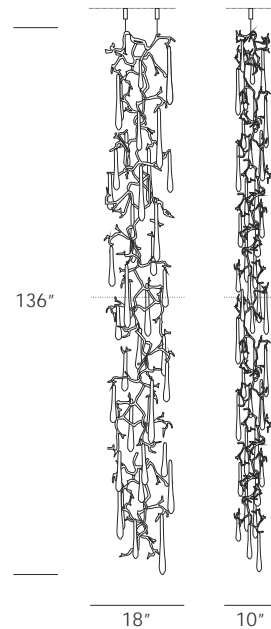

AQUA THIN WALL PANEL

CODE

TD108

DIMENSIONS

FIXTURE: 18" w x 10" d x 136" h

MIN SAFE OAH: 140"

MAX OAH: 253"

WEIGHT

52lbs

ELECTRICAL

Not electrified

DISTRIBUTED BY COLLECTIVE FORM

8655 Holloway Plaza Drive. West Hollywood, CA 90069 | 323.739.5462 | www.seripamerica.com

Glass Colors

Metal Finishes

All the glass models are design by Serip, they are unique and exclusively handmade produced for them. For this reason, there is the possibility of variation in measures, weight colour and shape represented in this schematics, establishing a unique and prestigious feature of the glass handwork art.