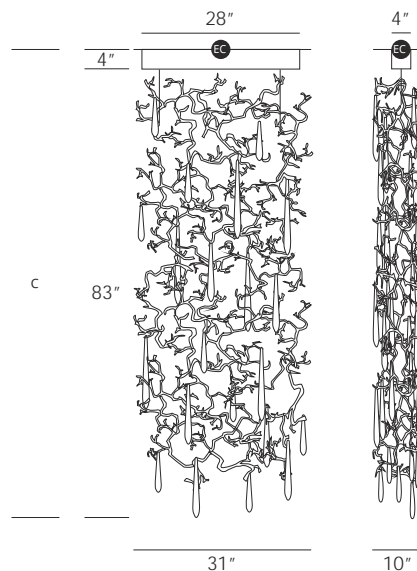

AQUA SMALL WALL PANEL

CODE

CT3321-4

DIMENSIONS

FIXTURE: 31" w x 10" d x 83" h

MIN SAFE OAH: 87"

MAX OAH: 197"

CANOPY SIZE: 28" w x 4" d x 4" h

WEIGHT

60lbs

ELECTRICAL

4 x GU10 - 50w each - 200w total

4 x ± 350lm each - ± 1400 lumens total

Dimmable by Phase-dimming

C Electrical Connection

DISTRIBUTED BY COLLECTIVE FORM