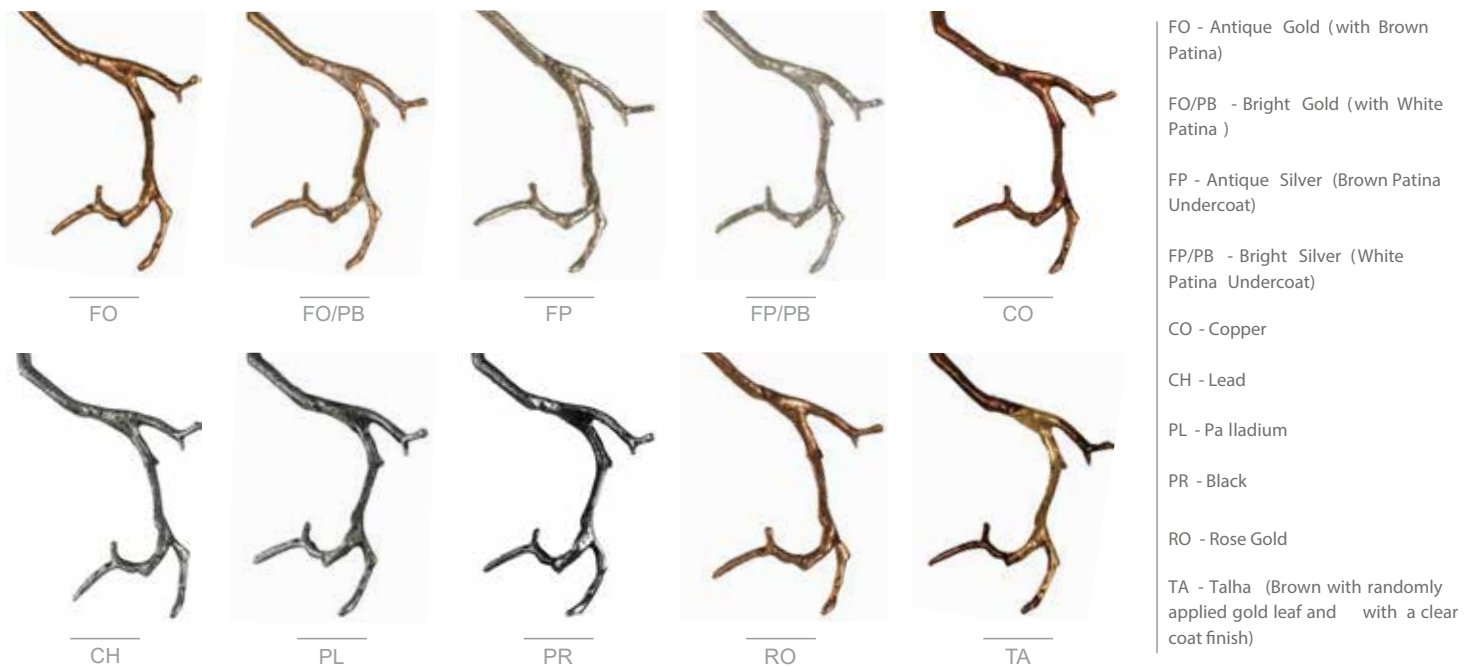

AQUA SMALL SCONCE

CODE
AP1418-2

DIMENSIONS
14" w x 10" d x 20" h

WEIGHT
4lbs

ELECTRICAL
2 x G9 - 80w each - 160w total
2 x ± 450lm each - ± 900 lumens total
Dimmable by Phase-dimming

Backplate is not as shown on the photo. USA version is used instead.

Glass Colors

Metal Finishes

All the glass models are design by Serip, they are unique and exclusively handmade produced for them. For this reason, there is the possibility of variation in measures, weight colour and shape represented in this schematics, establishing a unique and prestigious feature of the glass handwork art.