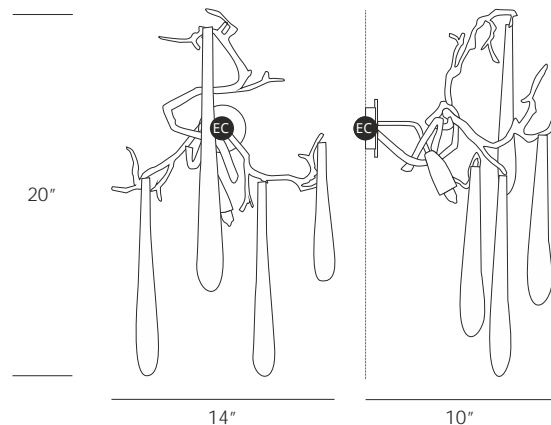

AQUA SMALL SCONCE

CODE
AP1418-2

DIMENSIONS
14" w x 10" d x 20" h

WEIGHT
4lbs

ELECTRICAL
2 x G9 - 80w each - 160w total
2 x ± 450lm each - ± 900 lumens total
Dimmable by Phase-dimming

Backplate is not as shown on the photo. USA version is used instead.

Glass Colors

Metal Finishes

All the glass models are design by Serip, they are unique and exclusively handmade produced for them. For this reason, there is the possibility of variation in measures, weight colour and shape represented in this schematics, establishing a unique and prestigious feature of the glass handwork art.