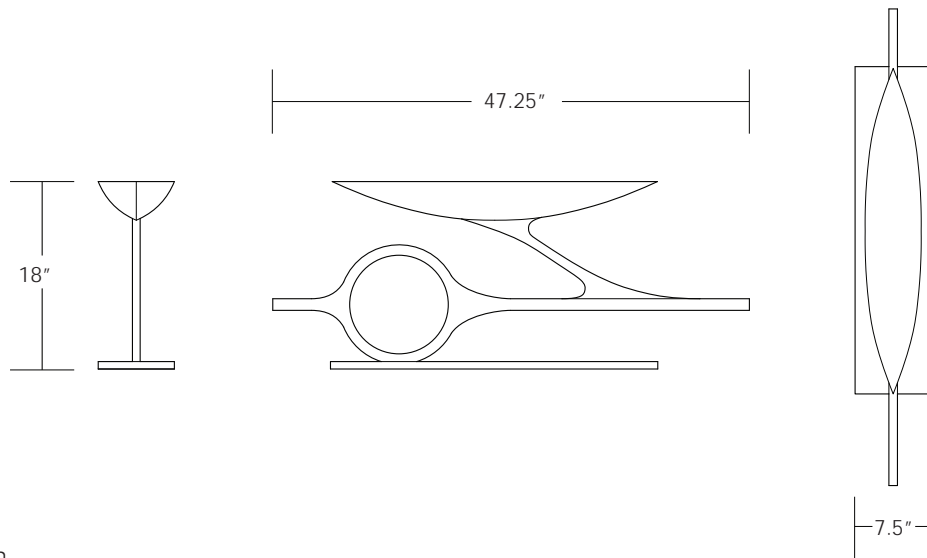

ANDROMEDA

FRUIT BOWL

DIMENSIONS

47.25" w x 7.5" d x 18" h

MATERIAL

Brushed Aluminum

ORIGIN

Handcrafted by artisans in Valencia, Spain