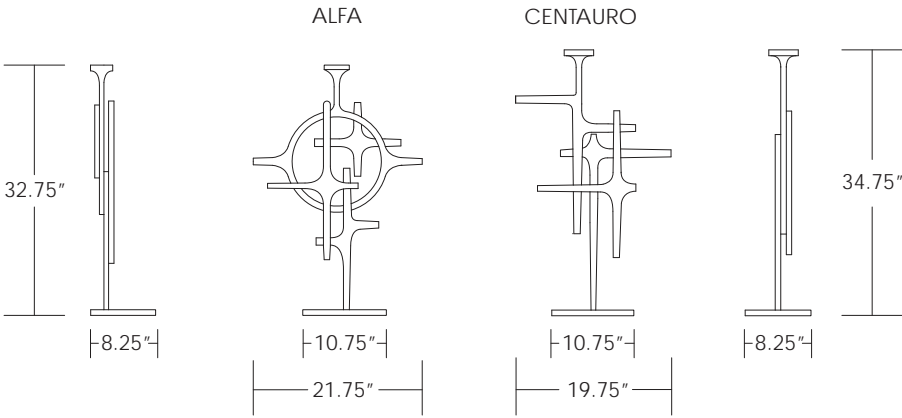

ALFA AND CENTAURO CANDELABRA

DIMENSIONS

Set of two (Alfa and Centauro)
ALFA: 21.75"w x 8.25"d x 32.75"h - Base: 10.75"w
CENTAURO: 19.75"w x 8.25"d x 34.75"h - Base: 10.75"w

MATERIAL
Brushed Aluminum

ORIGIN
Handcrafted by artisans in Valencia, Spain