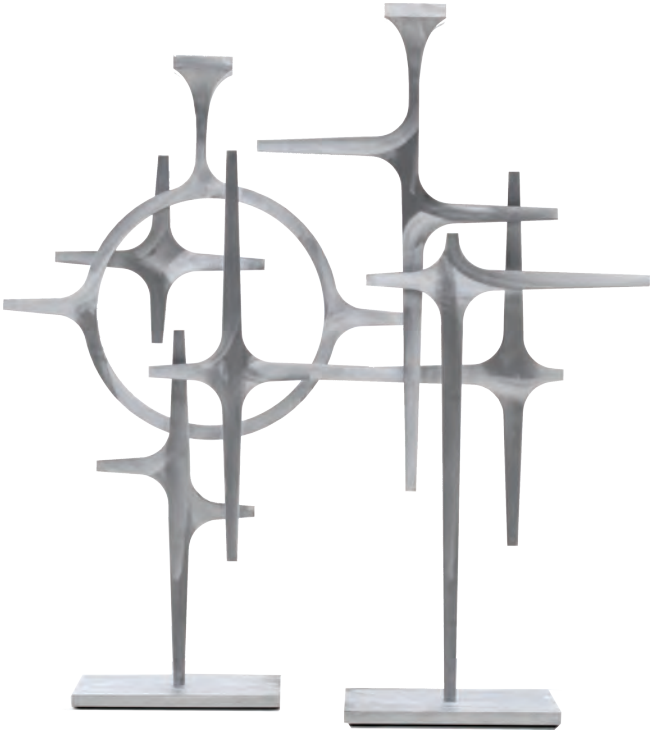

ALFA AND CENTAURO CANDELABRA

DIMENSIONS

Set of two (Alfa and Centauro)
ALFA: 21.75"w x 8.25"d x 32.75"h - Base: 10.75"w
CENTAURO: 19.75"w x 8.25"d x 34.75"h - Base: 10.75"w

MATERIAL
Brushed Aluminum

ORIGIN
Handcrafted by artisans in Valencia, Spain