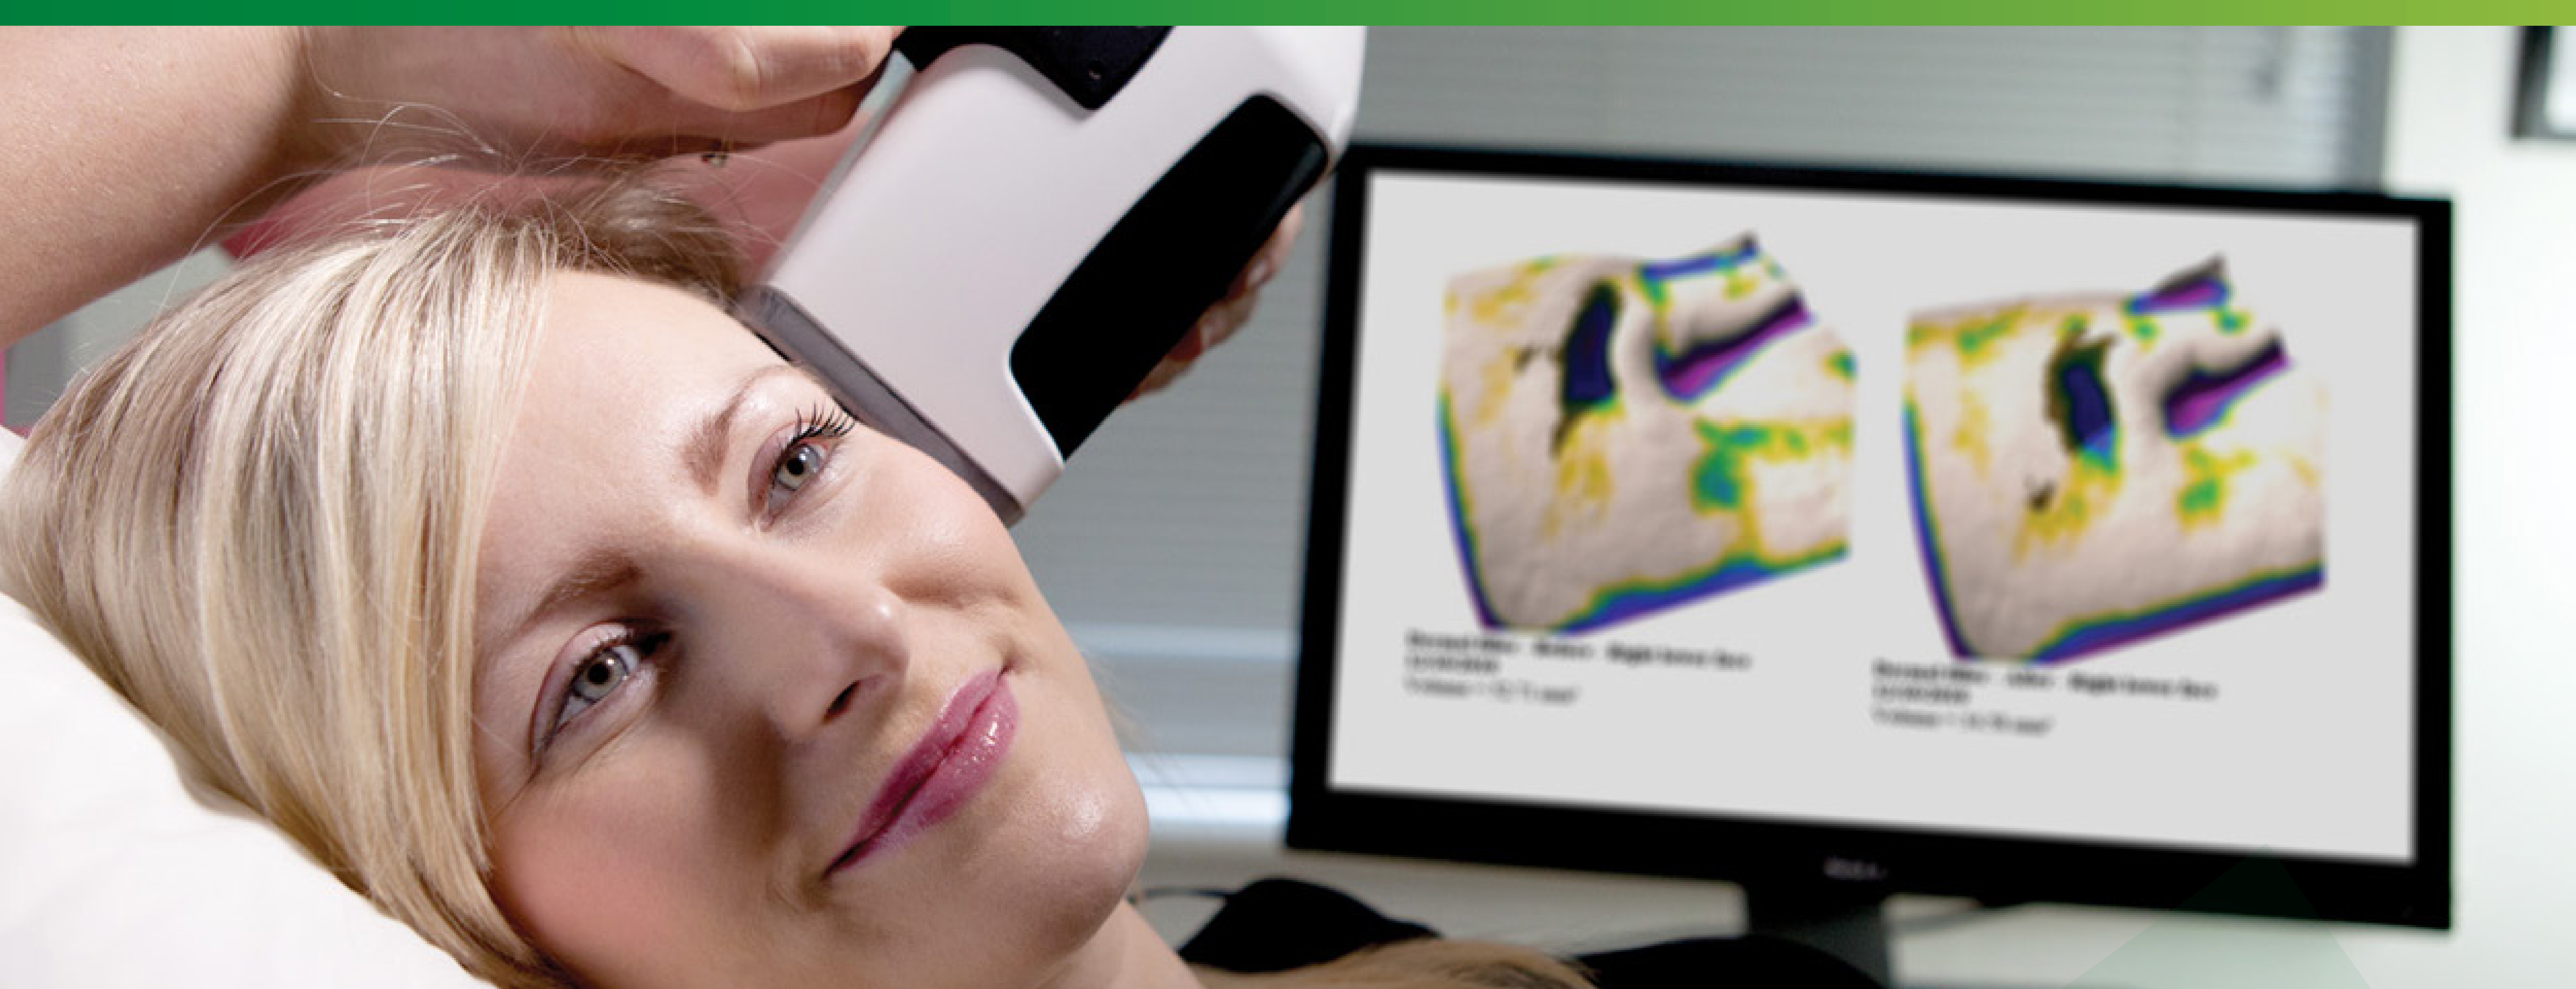

Antera 3D

The cutting edge device for digital skin analysis

SKIN ANALYSER

SEEING IS BELIEVING.

EVIDENCE-BASED SKIN EVALUATION FOR SKINCARE PROFESSIONALS.

Color Image

Skin Texture

Volume

Wrinkles

Redness

Pigmentation