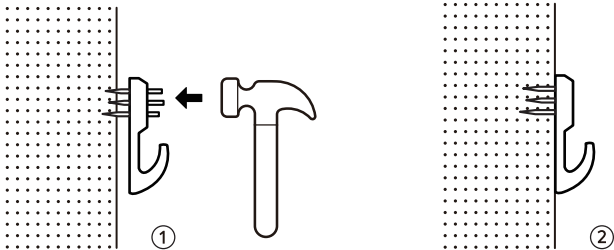

Installation Instructions

Use hardwall hanger or wall anchor and screw set to install the clock according to your wall type.

Warning:

- Install the clock at least 1.6 m above the floor.
- To prevent clock from falling, do NOT use self-adhesive hanger or suction cup hanger.
- Make sure the hardwall hanger or wall anchor and screw set is securely attached to the wall before hanging clock.
- Alternative hangers should match the size of the hanger hole.

Hardwall hanger