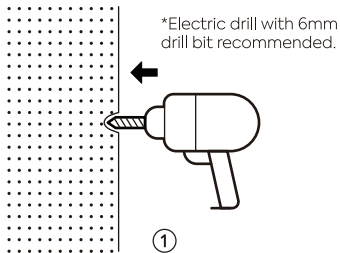

Wall anchor and screw set