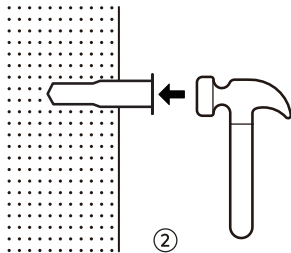

Wall anchor and screw set