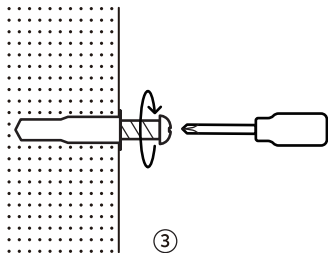

Wall anchor and screw set