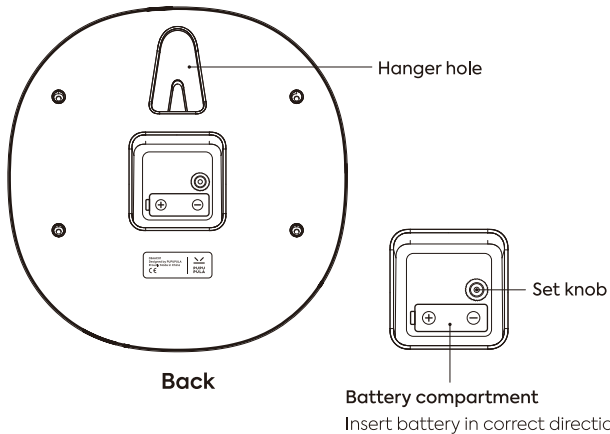

little ben

Owner's Manual 小笨钟说明书

 PUPU
PULA

little ben Wall Clock

Thank you for choosing PUPUPULA little ben wall clock. Please read all instructions before use and keep them in a safe place.

Parts

Hardwall hanger x1
Wall anchor and screw set x1
“What Time Is It?” flash card set x1
Owner’s Manual x1

Accuracy: ± 1 second/day

Power Supply: AA Battery (not included)

Size: 247(L) x 259(W) x 71.5(D) mm

Weight: 0.8 kg

Material: ABS, acrylic

Product Description

Front

 **Warning:**

- Insert battery in correct direction.
- Improper battery installation could lead to leakage, fire or explosion.

Installation Instructions

Use hardwall hanger or wall anchor and screw set to install the clock according to your wall type.

 **Warning:**

- Install the clock at least 1.6 m above the floor.
- To prevent clock from falling, do NOT use self-adhesive hanger or suction cup hanger.
- Make sure the hardwall hanger or wall anchor and screw set is securely attached to the wall before hanging clock.
- Alternative hangers should match the size of the hanger hole.