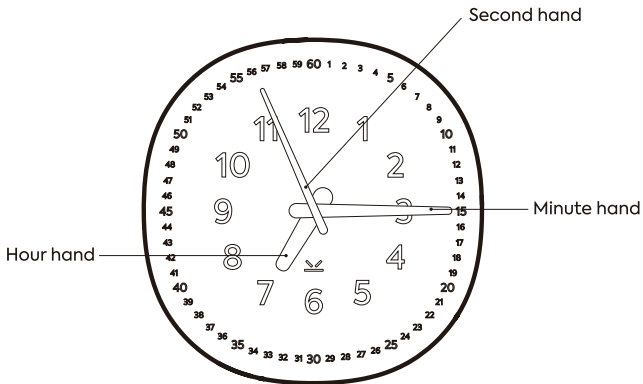

Accuracy: ± 1 second/day

Power Supply: AA Battery (not included)

Size: 247(L) x 259(W) x 71.5(D) mm

Weight: 0.8 kg

Material: ABS, acrylic

Product Description

Front

 **Warning:**

- Insert battery in correct direction.
- Improper battery installation could lead to leakage, fire or explosion.

Installation Instructions

Use hardwall hanger or wall anchor and screw set to install the clock according to your wall type.