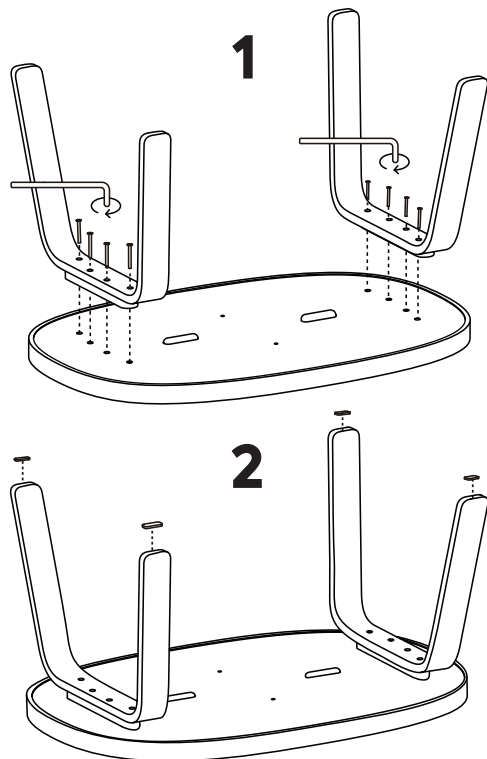

Product Information

- Materials: furniture linoleum, birch plywood
- Coating: wood wax
- Post-assembly Dimensions: 930(L) X 620(W) X 460(H) mm

Use Guide

Environment: This product is designed for indoor use only. Keep away from heat sources such as space heaters and ventilation fans. Avoid long-term exposure to direct sunlight. Recommended humidity level: 35%–65% (Because of the unique characteristics of wood material, please maintain recommended humidity level and adjust accordingly during excessively humid or dry months.)