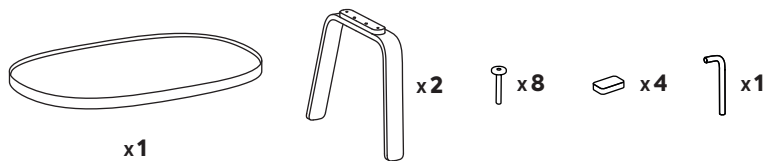

any-way

reddot design award
winner 2019

any-way几几系列

荣获2019年RED DOT红点设计大奖

reddot award 2019
winner furniture design

Coffee Table Instructions

几几桌说明书

Please refer to the instructions for proper assembly and use of any-way coffee table. For further information, please contact PUPUPULA: support@pupupula.com

安装及使用前, 请仔细阅读说明书, 以便正确使用。请妥善保管此说明书, 以供日后参考。如有疑问, 请发邮件至support@pupupula.com

1. ⚠ Small parts included. Assembly by adults only. · Do NOT use product if parts damaged or missing.
   · 含有细微零件, 产品安装需要成年人进行。· 如果任何组件丢失或损坏, 请不要使用此产品。