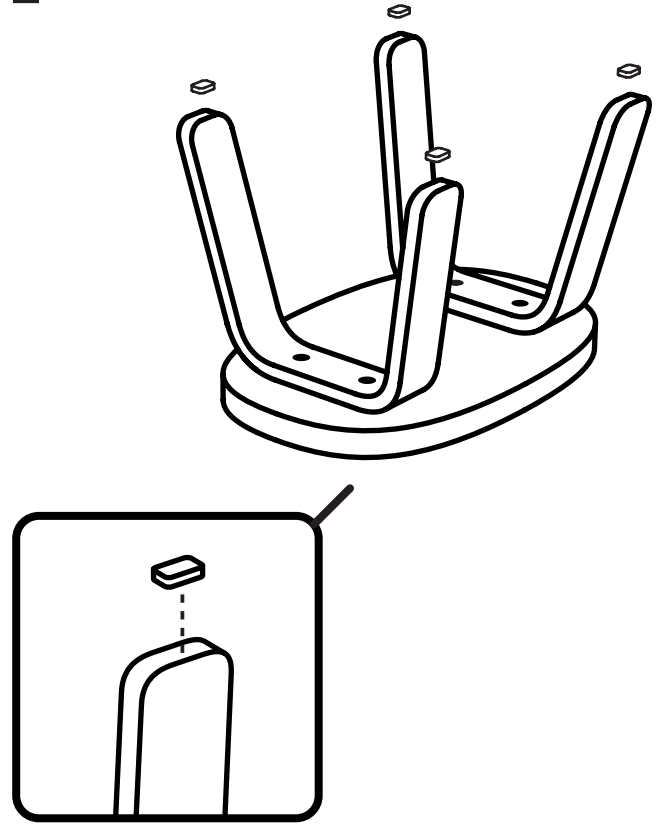

2

4

Product Information

- Material: Furniture linoleum, Birch plywood
- Coating: wood wax
- Post-assembly Dimensions: 360(L) X 240(W) X 256(H) mm

En

Use Guide

Environment

- This product is designed for indoor use only.
- Keep away from heat sources such as space heaters and ventilation fans. Avoid long-term exposure to direct sunlight.
- Recommended humidity level: 35%–65% (Because of the unique characteristics of wood material, please maintain recommended humidity level and adjust accordingly during overly humid or dry months.)